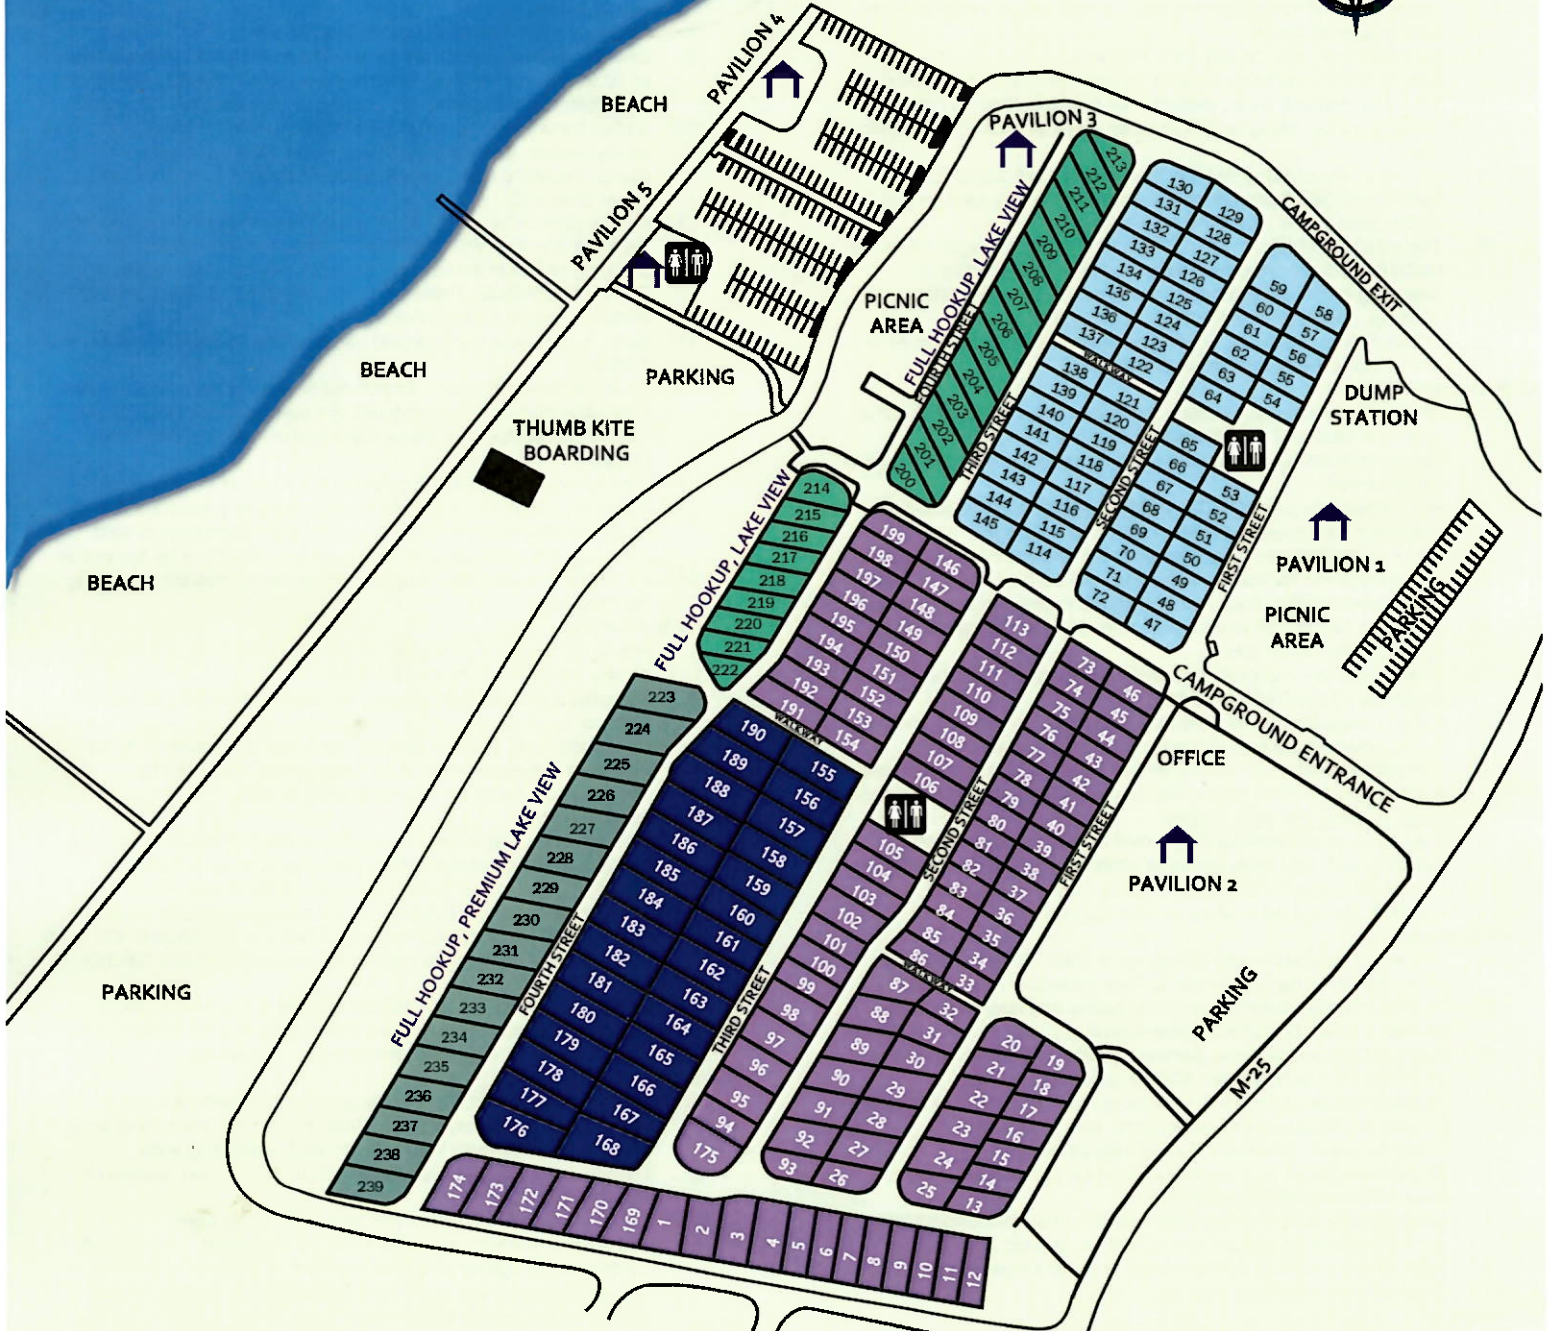

Caseville County Park

Located in Caseville on M-25

NORTH

LEGEND

- ELECTRIC & WATER
- FULL HOOKUP LAKE VIEW
- FULL HOOKUP SEASONAL
- PREMIUM FULL HOOKUP LAKEVIEW SEASONAL
- PREMIUM FULL HOOKUP SEASONAL
- PAVILION