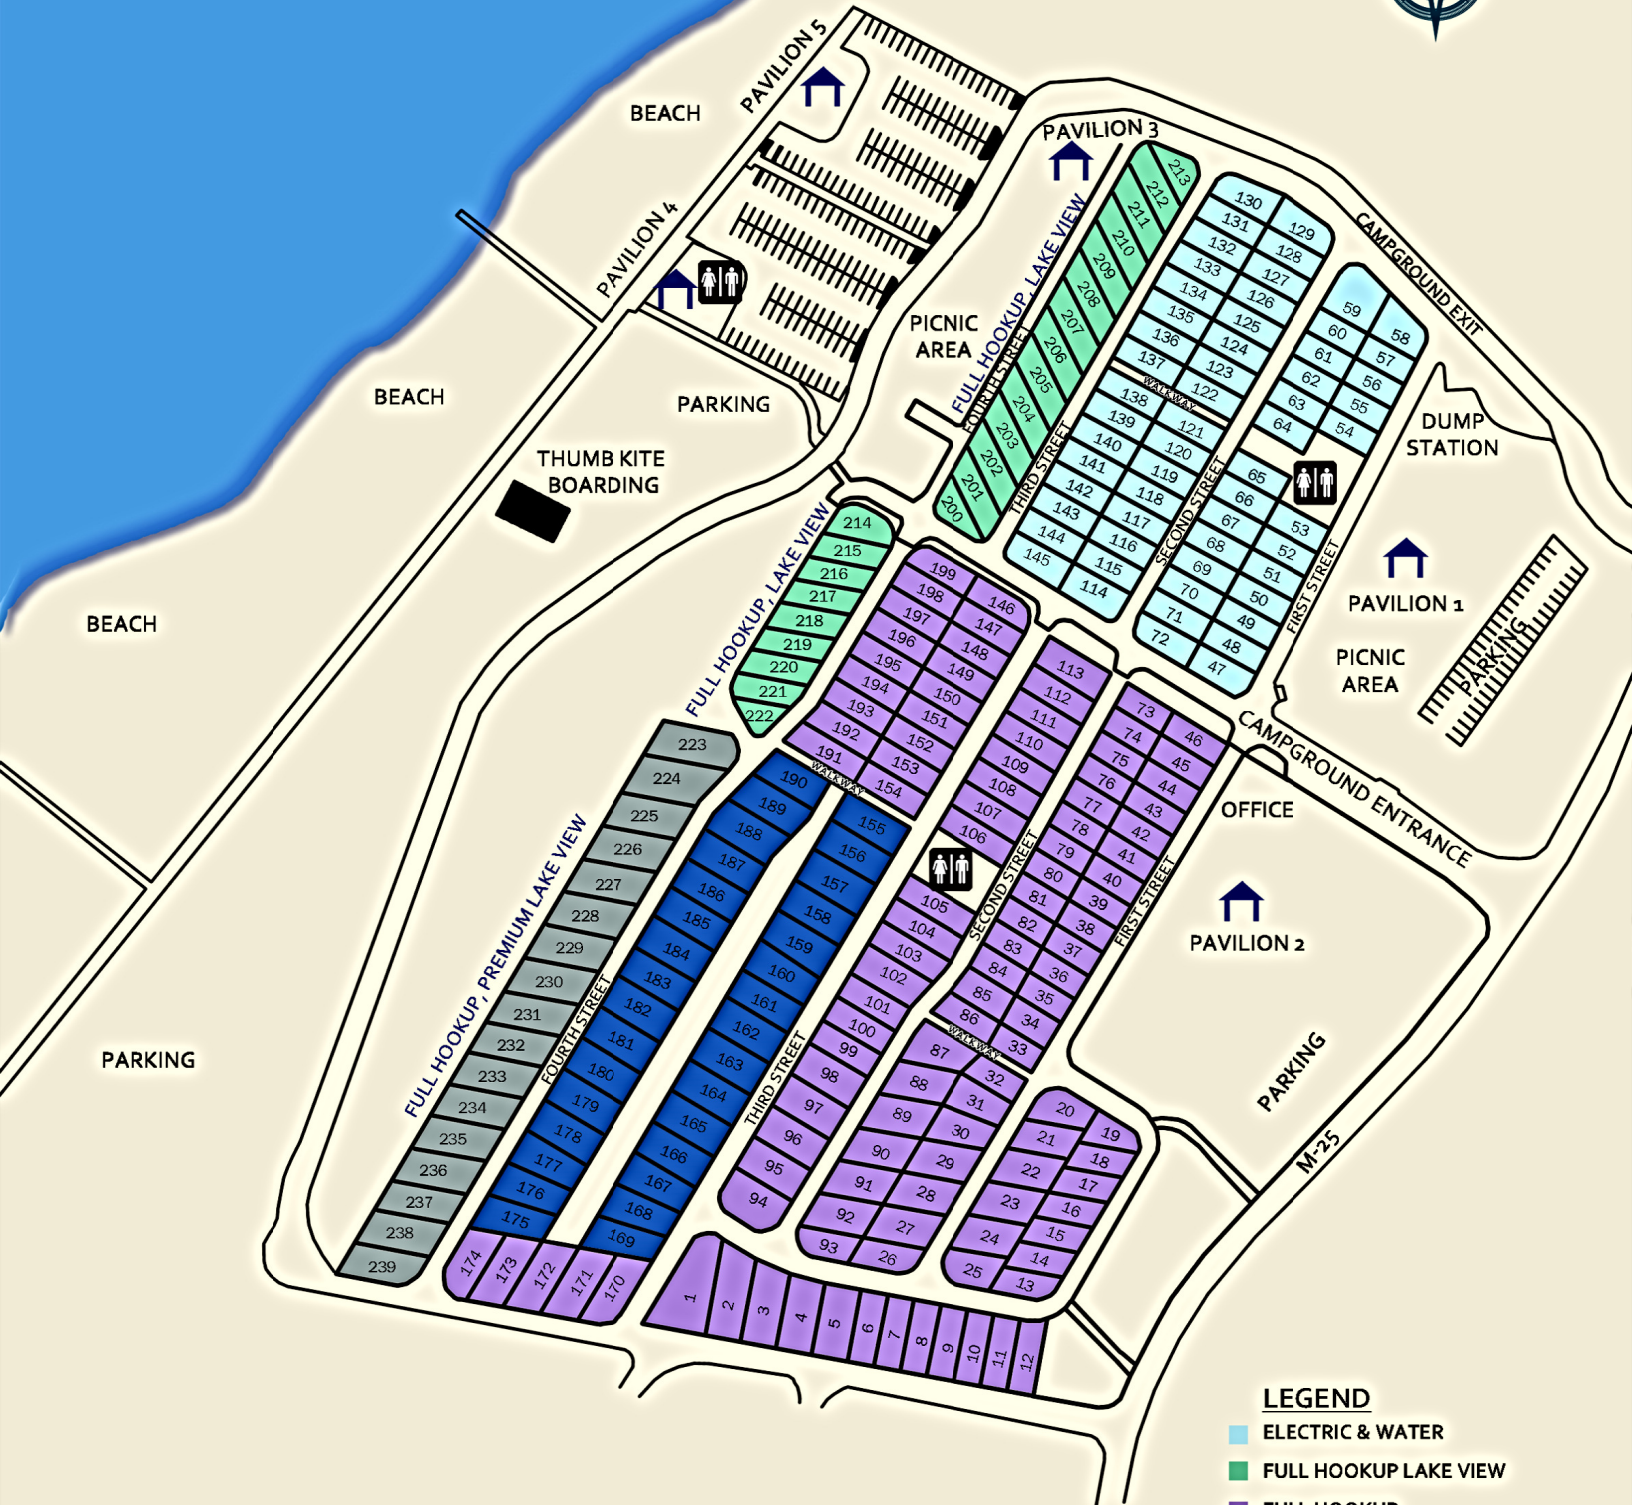

Caseville County Park

Located in Caseville on M-25

NORTH

LEGEND

- ELECTRIC & WATER
- FULL HOOKUP LAKE VIEW
- FULL HOOKUP
- PREMIUM FULL HOOKUP LAKEVIEW
- PREMIUM FULL HOOKUP
- ⬆ PAVILION