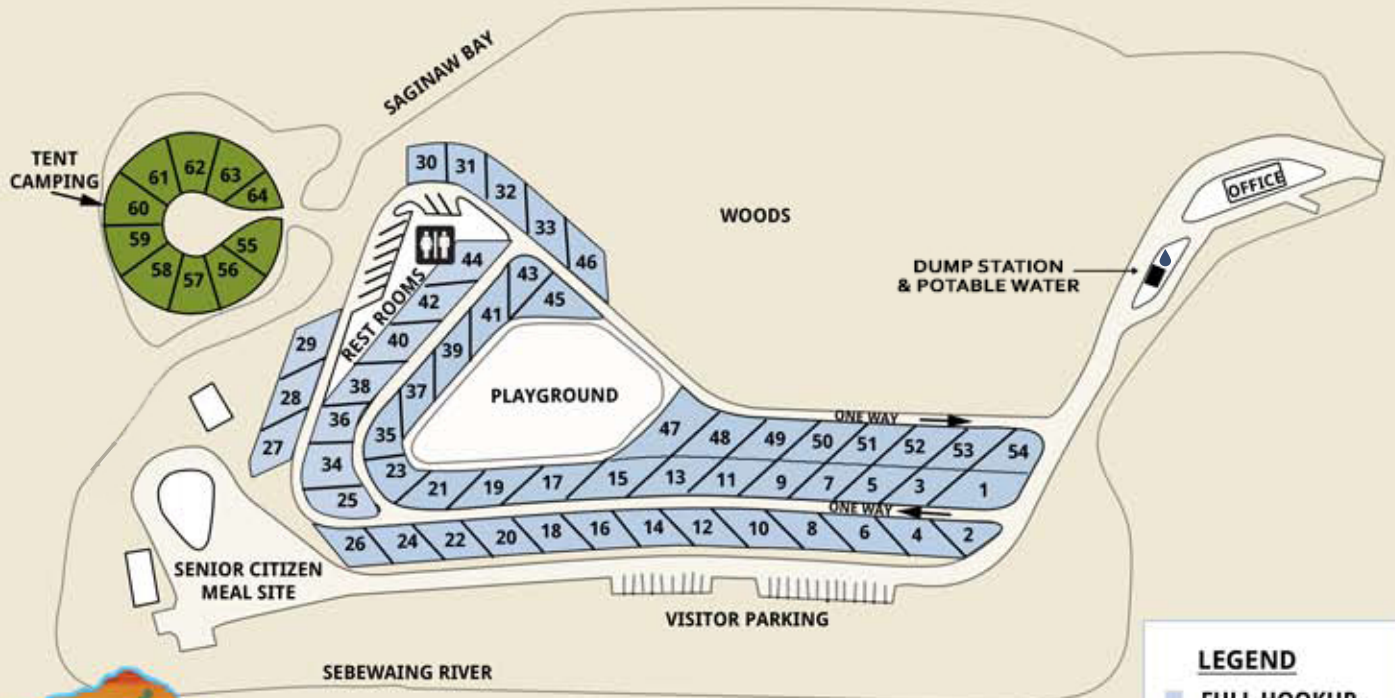

Sebewaing County Park

Sebewaing, Michigan

NORTH

LEGEND

- FULL HOOKUP
- TENT CAMPING