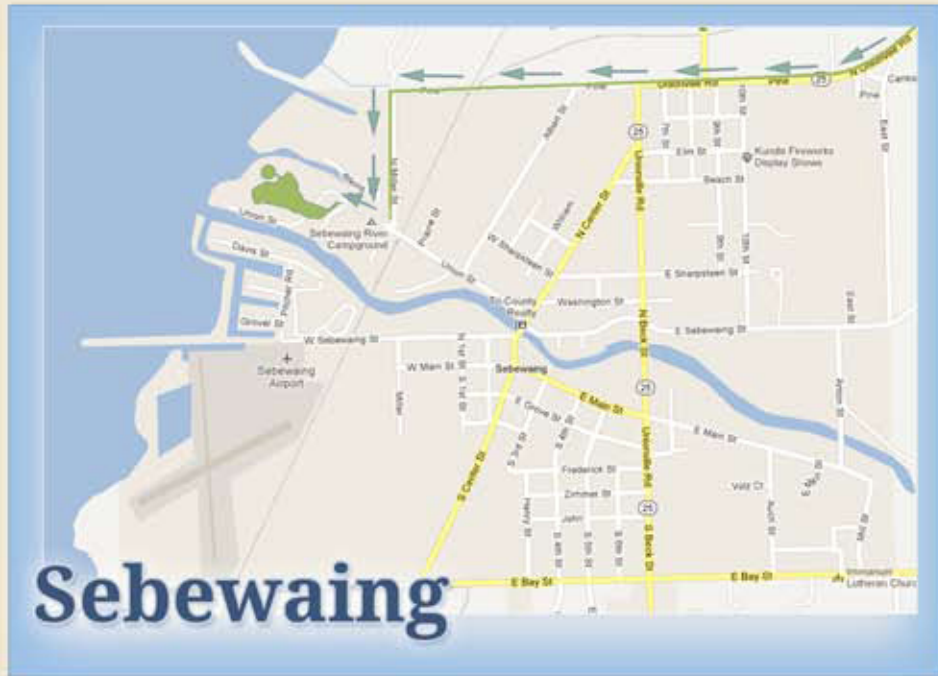

Sebewaing County Park

Sebewaing, Michigan

NORTH

LEGEND

- FULL HOOKUP
- TENT CAMPING